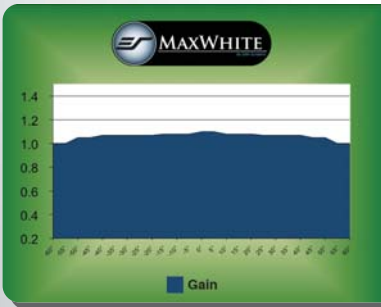

MaxWhite Screen Material

The most versatile screen surface for front projection. This material provides unlimited viewing angles and perfect uniformity while giving precise color reproduction with black and white contrast. Screen Surface is durable for daily use, is mildew resistant and can be washed with mild soap and water.

PVC/Woven Screen Material, Multi-Layer, Cross-Array Layout, Coated with Matte White Optical Material that is Mildew Resistant.