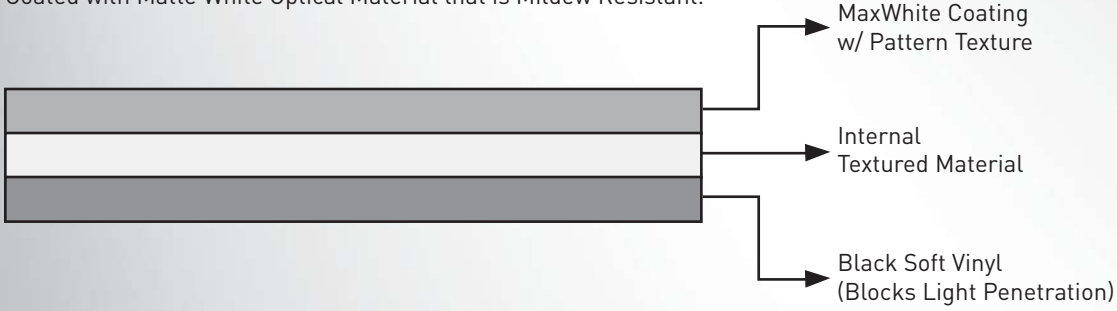

Features

- MaxWhite 1.1 Gain material with standard black backing is durable and easy to clean
- Easy to transport and set up for traveling
- Features a simple telescoping support mechanism for variable height settings
- Solid rotating floor support feet provides added stability
- Wide projection viewing angle with 160° diffusion uniformity
- Built-in carrying handle for enhanced mobility
- Rugged aluminum casing protects the screen
- Black top/side masking with adjustable bottom rise masking
- Available in diagonal sizes ranging from 60" - 150" in 4:3, 16:9 and 16:10 aspect ratios
- Optional carrying bag sold separately (up to 100")
- GREENGUARD® Indoor Air Quality and GREENGUARD® Children & Schools Certified

Elite's ezCinema Series is an Ultra-Portable screen that sets up quickly for residential or commercial presentations. Its Simple Telescoping Hardware Mechanism (STHM) provides an easy operation with variable height settings. Traveling Bag with shoulder strap is included for extra protection in transportation and screen storage.

MaxWhite Screen Material

The most versatile screen surface for front projection. This material provides unlimited viewing angles and perfect uniformity while giving precise color reproduction with black and white contrast. Screen Surface is durable for daily use, is mildew resistant and can be washed with mild soap and water.

PVC/Woven Screen Material, Multi-Layer, Cross-Array Layout, Coated with Matte White Optical Material that is Mildew Resistant.

ezCinema Series, Screens pull up from case and attach to an adjustable telescoping bar with variable height settings with a keystone adjustor. Solid rotating floor supports provide added stability.